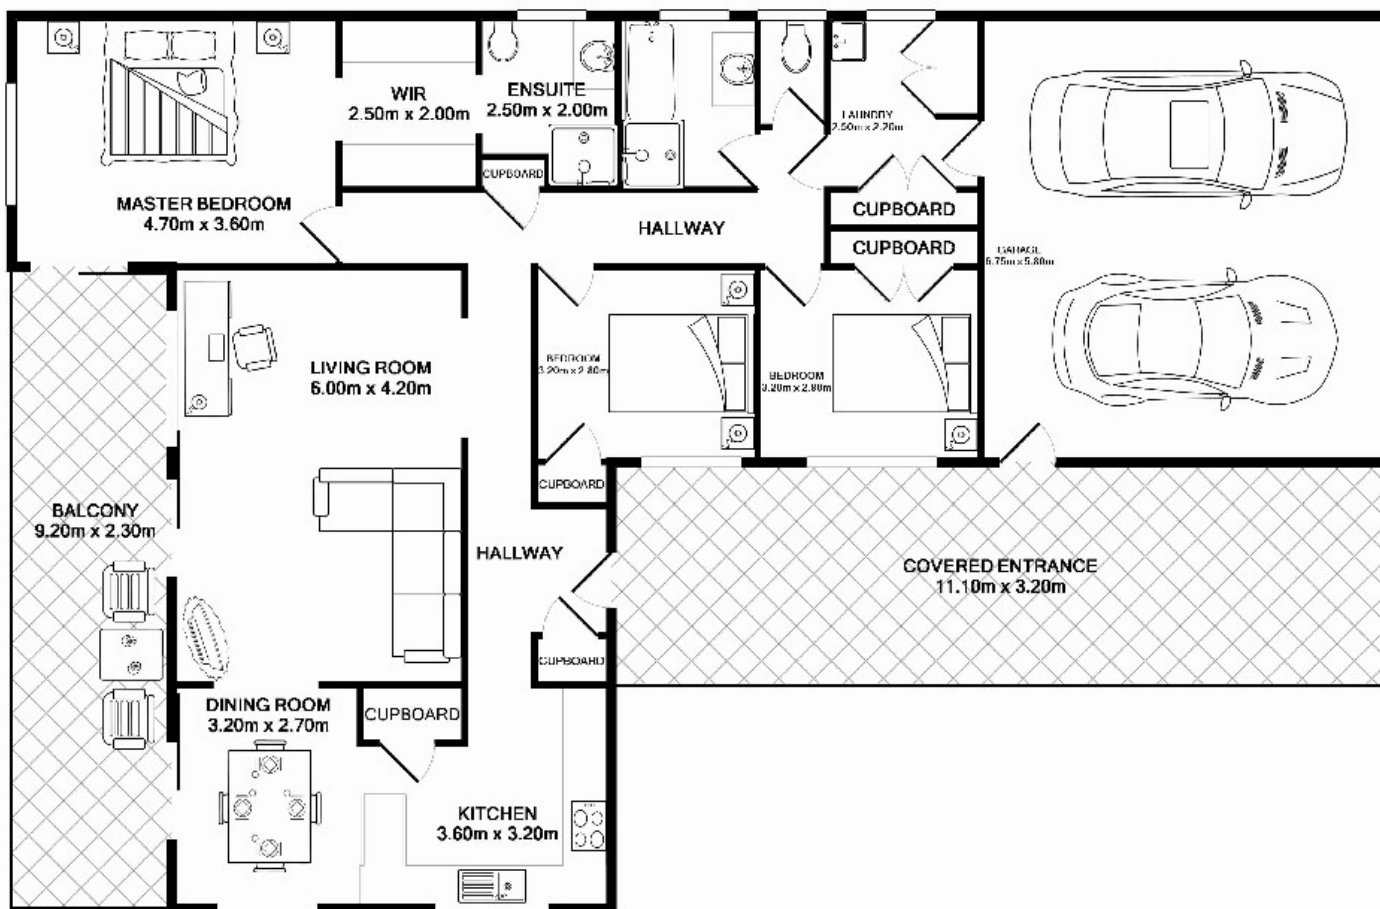

Ballina, NSW 2478, address available on request

Sold - 6/02/2012

House 3  2  2 

## Riverside Living

Fantastic location overlooking the Richmond River. Watch the sail boats pass by, throw a line in the river and catch your dinner. Solid brick and tile 3 bedroom low set home with excellent size bedrooms and ensuite to main with walk-in-robe.

**Open for Inspection**

By Appointment.

Relaxing views to river form the kitchen, dining, lounge, main bedroom and covered verandah. The home is set back from the road allowing plenty of space for a pool or build a second dwelling (STCA). Don't miss out on this one, very realistic vendors.

### Listed By

Murray Joseph  
Phone: (02) 66862711

Floorplan

TOTAL APPROX. FLOOR AREA 160.0 SQ.M.  
Measurements are approximate. No. To Scale. For illustrative purposes only