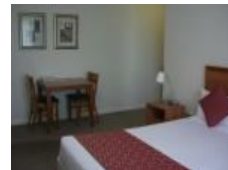

Leura, NSW 2780, address available on request

Sold - 22/02/2012

Unit 2  2 

FABULOUS HOLIDAY LET APARTMENT

Brilliantly designed to be holiday let in two parts (a studio apartment and one bedroom apartment), this unit can also be occupied or rented as a two bedroom, two bathroom self-contained apartment. Don't miss this stunning opportunity to purchase in the heart of Leura Village before the secret gets out. Offering contemporary convenience, the units are spacious, well-equipped and perfectly located on two acres of beautifully maintained grounds.