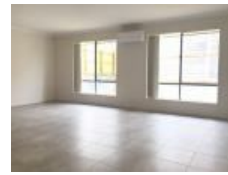

50 April Cres, Bridgeman Downs, QLD 4035

\$590 wk

House 4  2  2 

4 BEDROOM BRAND NEW HOME IN PRESTIGE LOCATION - AVAILABLE NOW

This brand new 4 bedroom home has huge living spaces and quality fittings and is located in a brand new estate in the prestigious suburb of Bridgeman Downs. With close access to major roads and shopping centres and close to schools, shops and transport this property won't last!

Open for Inspection

By Appointment.

Features Include:

- * 4 Large bedrooms with fans and built-in robes
- * Main bedroom has a walk-through robe and air conditioning
- * Huge open plan tiled living and dining areas with air conditioning
- * Quality kitchen with stone bench tops and gas cooking plus a dishwasher
- * Covered entertainment area
- * Double lock up garage with auto remote access and a separate laundry
- * Good size fully fenced back yard