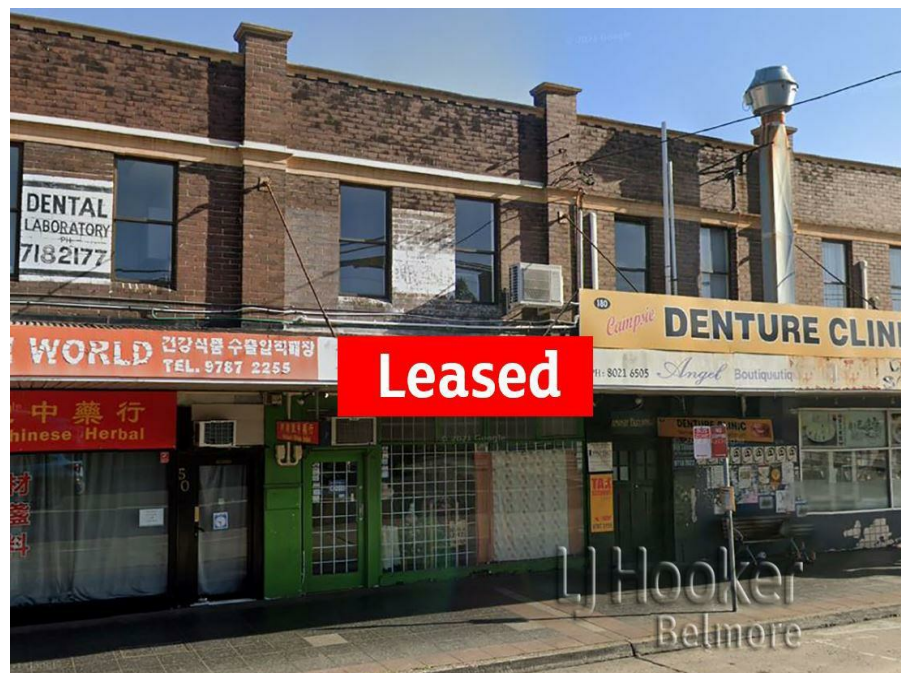

48 North Pde, Campsie, NSW 2194

LEASED by Muhammad Sarmini

Retail Shop

LEASED by Muhammad Sarmini

Prime Location in the Heart of Campsie

An ideal opportunity to acquire a retail shop that is suitable for many uses, take advantage of the high exposure and potential this space has to offer!