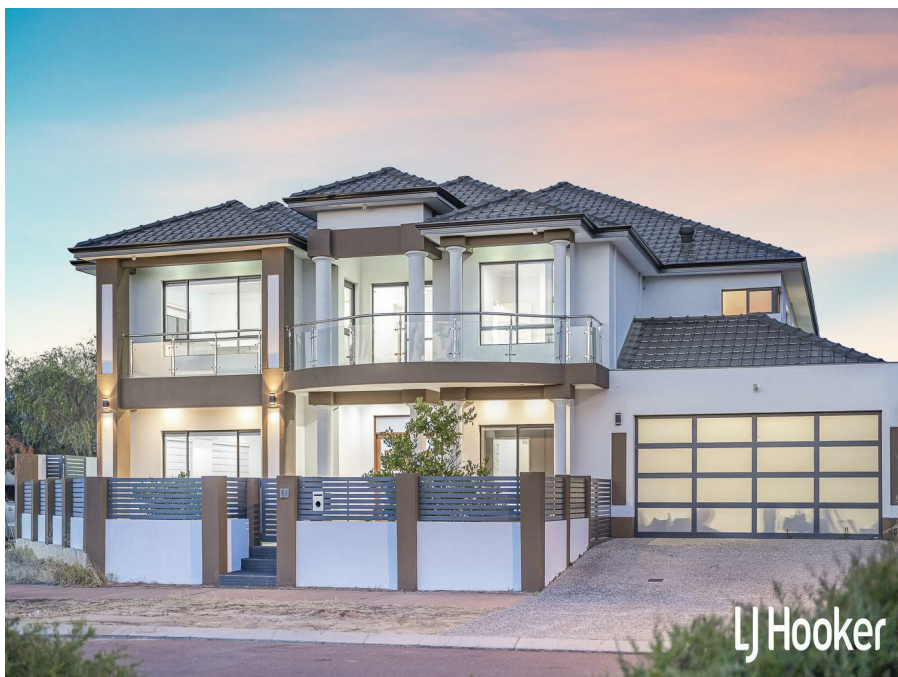

31 Michigan Turn, Southern River, WA 6110

Sold - 30/10/2025

House 8 6

Entertainers Paradise

Discover an extraordinary residence where timeless architectural design meets unrivalled luxury, nestled in the prestigious heart of Southern River. This exquisite home offers a lifestyle of elegance and sophistication, thoughtfully curated to cater to the most discerning buyers.