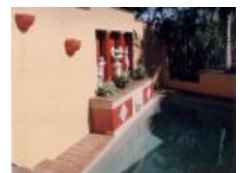

29 Wedgetail Cres, Boambee East, NSW 2450

Sold - \$265,000

House 2  1 

Tuscan style - new home owners or laid back lifestylers?

**MAKE AN OFFER AS VENDORS ARE HIGHLY MOTIVATED !!!!!**

Outstanding '2 plus' bedrooms on elevated corner block. Brick veneer home on small block with large entertaining area that would suit professional persons as it can be converted into office or garage?

1 bathroom & toilets up & down with built-in wardrobes and full security screens this is an ideal investment or home for your family.

2 storey design with no lawns to maintain, this property also features an in ground swimming pool for those hot summer days!

Bar-b-que area, wine cellar and porch which highlights the upstairs views!!

**Open for Inspection**

By Appointment.

**Property Features**

- Elevated home on corner site
- Security/privacy wall at front
- Tuscan style, in ground pool
- Third bedroom downstairs with entertainment area
- Just up from Boambee East Shops
- Lovely homes around in this locality