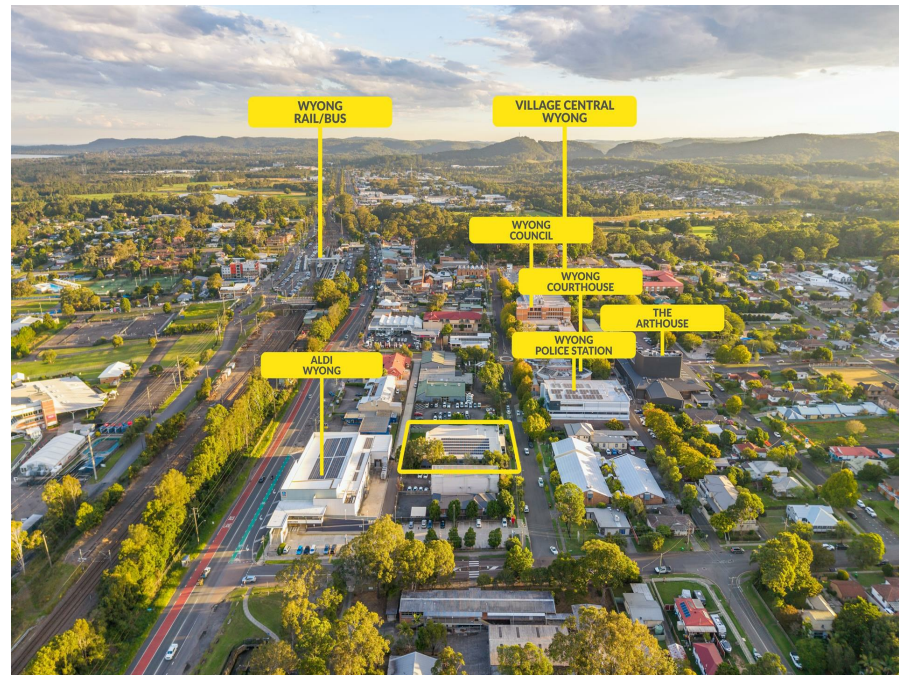

25-27 Hely St, Wyong, NSW 2259

Retail Shop

Expressions Of Interest, For Sale or Lease

Large Scale Office with Five-Star Fit Out. EOI For Sale or L

Offered For Sale or For Lease, a truly amazing opportunity awaits you at 25- 27 Hely Street Wyong.

This impressive single-story building spanning approx. 1100*sqm internally is extremely spacious and boasts a modern workspace featuring an extensive existing fit-out, client meeting areas, private offices, interview rooms, meeting/presentation rooms, server room, partitioned desk areas, and a large training / board room as well as unrivalled secure basement parking for 40 vehicles.

Situated in the heart of Wyong's CBD, the maximum exposure freestanding building has front and rear access and sits on a 2,031*sqm site, located close to Rail, Bus, M1, Police Station, Court House, Council Chambers, Government Services, Shopping, Cafes and Restaurants.

Outstanding features include:

- Freestanding single level building boasting plenty of natural light.
- Five-star fit out included with prestige office furniture.
- Easy street-level access via ramp & steps including disabled access.
- Secure underground parking for 40* cars.
- Rear lane access to underground car park and rear parking area.
- Close proximity to Wyong train station making for easy commuting.