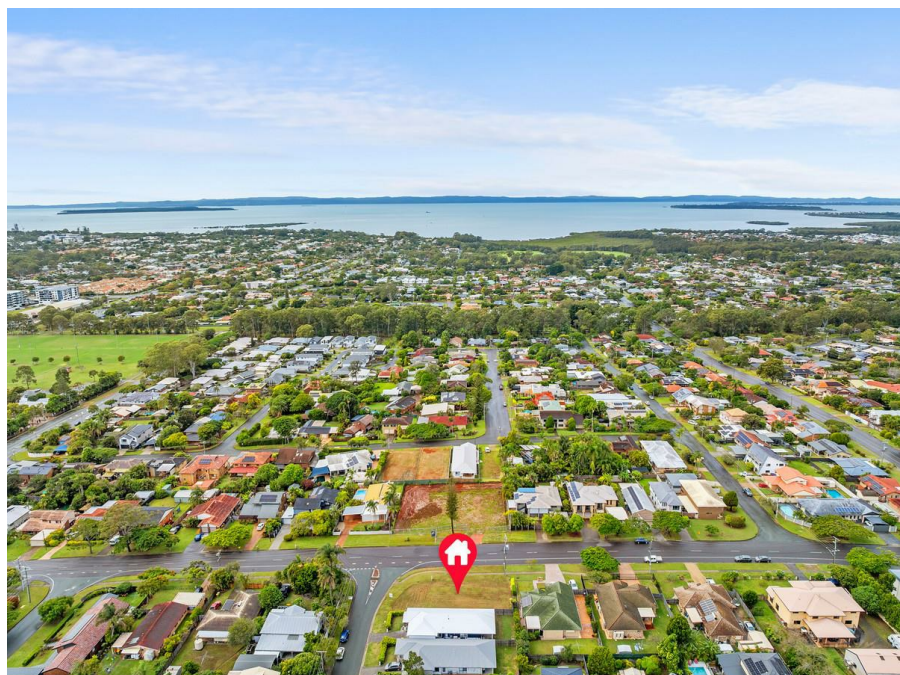

## 2 Lowanna Tce, Cleveland, QLD 4163

\$799,000+

Residential Land

### ELEVATED VACANT LAND WITH POTENTIAL BAY GLIMPSES

RARELY AVAILABLE 500M2 BLOCK IN CLEVELAND!!

- \* DESIGN YOUR DREAM HOME ON AN AMAZING BLOCK
- \* CENTRAL LOCATION - WALK TO EVERYTHING!
- \* ACCESS TO THE WATER, SHOPS, SCHOOLS & TRANSPORT
- \* CLEARED BLOCK READY TO BUILD ON